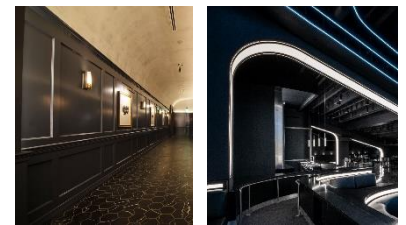

Luminii delivers completely outfitted luminaires, and architectural modular systems.

[Luminii - Luminii](#)