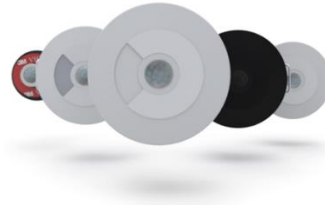

Stunning decorative and general lighting to compliment any space.

[Cerno Group](#)

Small, discreet and robust sensors for all control systems

[Faradite - Sensors](#)

Precision placement, perfect illumination with joystick adjustable optics.