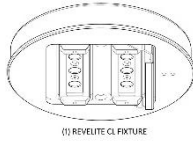

High performance picture frame light for the true art collector.

Performance, quality and style for downlights, cylinders, track and luminaires.

Handmade, glass-blown fixtures for decorative lighting applications.

[Premium Fine Art Lighting - Made in USA | Revelite](#)

[Senso - Luminii](#)

[HOME | Siemon and Salazar](#)