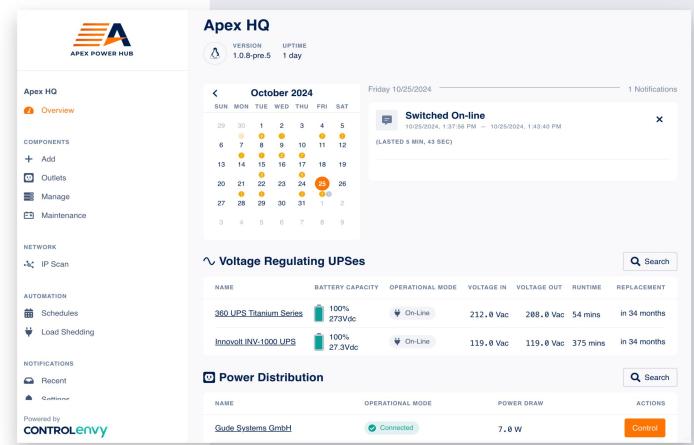

APEX TECHNOLOGIES

portal.apex-tech.us

According to the EPA, 99% of rechargeable lead-acid batteries are recycled, making them the most recycled consumer good in the United States.

powered by
CONTROLenvy