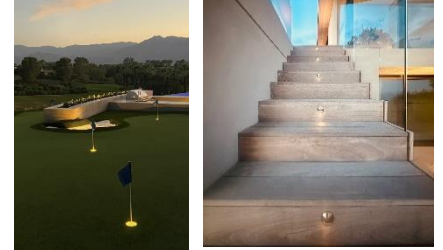

Performance, quality and style for downlights, cylinders, track and luminaires.

[Senso - Luminii](#)

Handmade, glass-blown fixtures for decorative lighting applications.

[HOME | Siemon and Salazar](#)

Unique and traditional landscape lighting solutions.