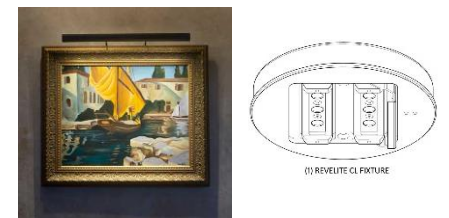

[Precision - Luminii](#)

Remote controlled LED luminaires are designed for use where content and schemes change, or high ceilings are not easily accessible

[RCL - Luminii](#)

High performance picture frame light for the true art collector.