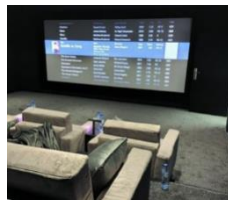

[Current Luxury](#)

Hi-Fi, Wireless, Headphones, and Custom Install speakers for the client wanting great sound.

[DALI - Lenbrook Americas](#)

Projection Screen solutions for high-performance theaters needing concealment technology.