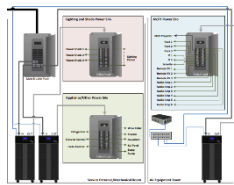

Reliable power solutions for power quality problems.

[GUDE Systems](#)
[Innovolt (UPS)](#)
[360Power- Isolation Transformers](#)
[Apex Technologies USA](#)