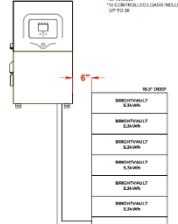

Intelligent battery back-up for whole home, a generator alternative.

[BrightVault](#)