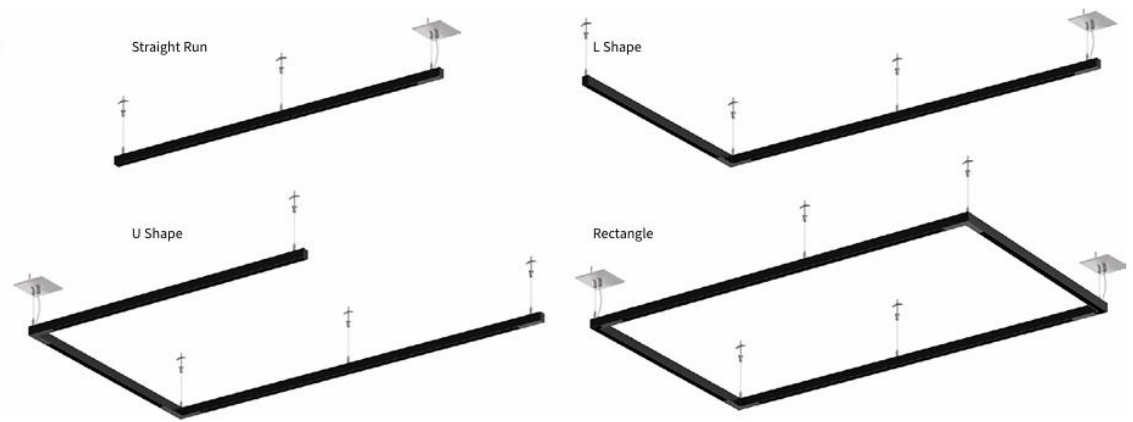

Downlight Square:

- SD-1D-L Stenos 1" Trimless Downlight \$320.00
- SD-1D-T Stenos 1" Trimmed Downlight \$230.00

Track Systems:

- SMD-3 Stenos 3" Track Module \$252.00
- SMD-5 Stenos 5" Track Module \$293.00
- SMD-12 Stenos 12" Track Module \$493.00

Suspended Track:

- TH-48-SP-BK Stenos Suspended Track 48" \$267.00
- STH-96-SP-BK Stenos Suspended Track 96" \$534.00
- STH-144-SP-BK Stenos Suspended Track 144" \$801.00

STH-
STENOS Suspended Track System

2. Product Highlights

- **Ultra-low-profile track system** with multiple mounting types: **surface, recessed, suspended, and trimless**.
 - **Tool-free modules** snap into place for quick installation and reconfiguration.
 - Available in **3", 5", and 12"** lengths — easily scalable for any project size.
 - **Precision optics** ensure controlled beam spreads and minimal glare.
-