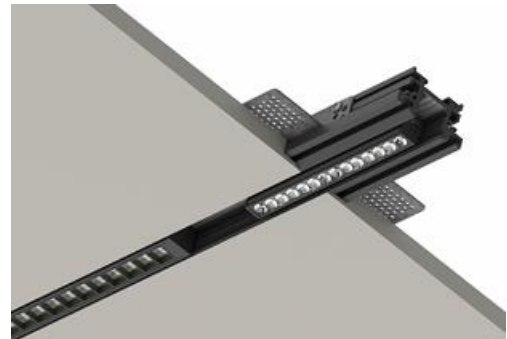

Suspended Track:

- TH-48-SP-BK Stenos Suspended Track 48" \$267.00
- STH-96-SP-BK Stenos Suspended Track 96" \$534.00
- STH-144-SP-BK Stenos Suspended Track 144" \$801.00

STH-
STENOS Suspended Track System

Recessed Trimless Track:

- STL-48-MF-BK Stenos Trimless Recessed Track 48" \$320.00
- STL-96-MF-BK Stenos Trimless Recessed Track 96" \$640.00
- STL-144-MF-BK Stenos Trimless Recessed Track 144" \$960.00

Straight Run

L Shape

U Shape

Rectangle Shape

Deep Trimless Recessed Track:

STD-48-FF-XX Stenos Deep Trimless Recessed Track 48" with Front Flange \$337.00

STD-48-MF-XX Stenos Deep Trimless Recessed Track 48" with Backer Flange \$337.00

2. Product Highlights

- **Ultra-low-profile track system** with multiple mounting types: **surface, recessed, suspended, and trimless**.
 - **Tool-free modules** snap into place for quick installation and reconfiguration.
 - Available in **3", 5", and 12"** lengths — easily scalable for any project size.
 - **Precision optics** ensure controlled beam spreads and minimal glare.
-