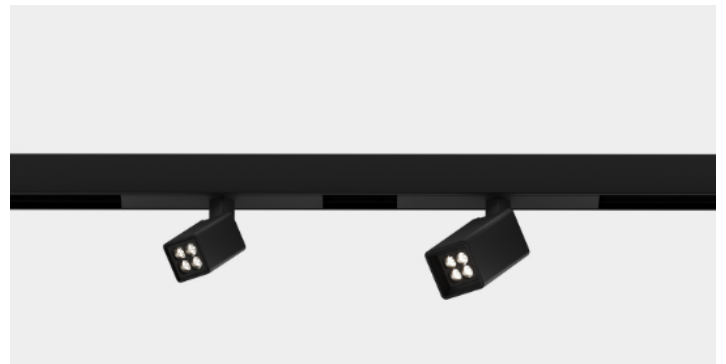

Straight Run

L Shape

U Shape

Rectangle Shape

Deep Trimless Recessed Track:

STD-48-FF-XX Stenos Deep Trimless Recessed Track 48" with Front Flange \$337.00

STD-48-MF-XX Stenos Deep Trimless Recessed Track 48" with Backer Flange \$337.00

STD-96-FF-XX Stenos Deep Trimless Recessed Track 96" with Front Flange \$674.00

STD-96-MF-XX Stenos Deep Trimless Recessed Track 48" with Backer Flange \$674.00

STD-144-FF-XX Stenos Deep Trimless Recessed Track 144" with Front Flange \$1,011.00

STD-144-MF-XX Stenos Deep Trimless Recessed Track 144" with Backer Flange \$1,011.00

Stenos 1 Inch Square Trackhead:

SH-1S Stenos Head 1" Square Short \$280.00

SH-1L Stenos Head 1" Square Long \$320.00

Stenos 1" Square Short Track Head

(left to right)
 Stenos Recessed Deep Trimless Track
 Stenos Recessed Trimless Track
 Stenos Recessed Trimmed Track
 Stenos Surface Mount Track
 Stenos Suspended Track

1. Brand Overview

- **Stenos** is Luminii's **modular, precision-grade linear lighting system**.
 - Designed for **flexibility, performance, and clean aesthetics** in architectural spaces.
 - Combines **customizable track options** with high-quality light output — a complete ecosystem for designers and integrators.
-