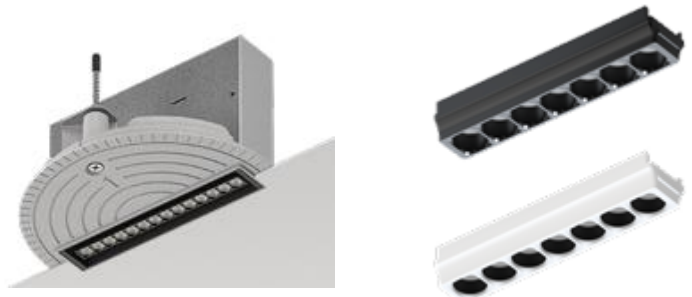

Follow LIT on these social platforms:

STENOS[®]

by luminii

Downlight Linear:

- SLD-3 Stenos 3" Linear Downlight Trimless \$300.00
- SLD-5 Stenos 5" Linear Downlight Trimless \$340.00
- SLD-12 Stenos 12" Linear Downlight Trimless \$540.00

Downlight Square:

- SD-1D-L Stenos 1" Trimless Downlight \$320.00
- SD-1D-T Stenos 1" Trimmed Downlight \$230.00

Track Systems:

- SMD-3 Stenos 3" Track Module \$252.00
- SMD-5 Stenos 5" Track Module \$293.00
- SMD-12 Stenos 12" Track Module \$493.00

(left to right)
 Stenos Recessed Deep Trimless Track
 Stenos Recessed Trimless Track
 Stenos Recessed Trimmed Track
 Stenos Surface Mount Track
 Stenos Suspended Track

1. Brand Overview

- **Stenos** is Luminii's **modular, precision-grade linear lighting system**.
 - Designed for **flexibility, performance, and clean aesthetics** in architectural spaces.
 - Combines **customizable track options** with high-quality light output — a complete ecosystem for designers and integrators.
-

2. Product Highlights

- **Ultra-low-profile track system** with multiple mounting types: **surface, recessed, suspended, and trimless**.
 - **Tool-free modules** snap into place for quick installation and reconfiguration.
 - Available in **3", 5", and 12"** lengths — easily scalable for any project size.
 - **Precision optics** ensure controlled beam spreads and minimal glare.
-