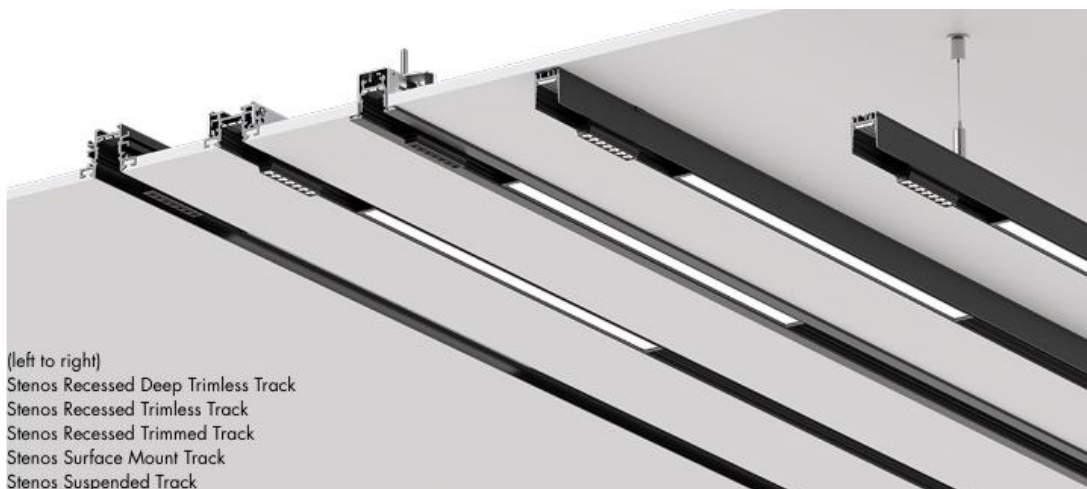

STD-144-MF-XX Stenos Deep Trimless Recessed Track 144" with Backer Flange \$1,011.00

Stenos 1 Inch Square Trackhead:

SH-1S Stenos Head 1" Square Short \$280.00

SH-1L Stenos Head 1" Square Long \$320.00

Stenos 1" Square Short Track Head

(left to right)
 Stenos Recessed Deep Trimless Track
 Stenos Recessed Trimless Track
 Stenos Recessed Trimmed Track
 Stenos Surface Mount Track
 Stenos Suspended Track

1. Brand Overview

- **Stenos** is Luminii's **modular, precision-grade linear lighting system**.
 - Designed for **flexibility, performance, and clean aesthetics** in architectural spaces.
 - Combines **customizable track options** with high-quality light output — a complete ecosystem for designers and integrators.
-

2. Product Highlights

- **Ultra-low-profile track system** with multiple mounting types: **surface, recessed, suspended, and trimless**.
 - **Tool-free modules** snap into place for quick installation and reconfiguration.
 - Available in **3", 5", and 12"** lengths — easily scalable for any project size.
 - **Precision optics** ensure controlled beam spreads and minimal glare.
-