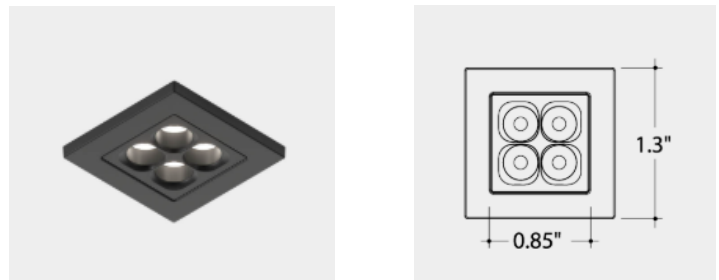

Downlight Square:

- SD-1D-L Stenos 1" Trimless Downlight $320.00
- SD-1D-T Stenos 1" Trimmed Downlight $230.00