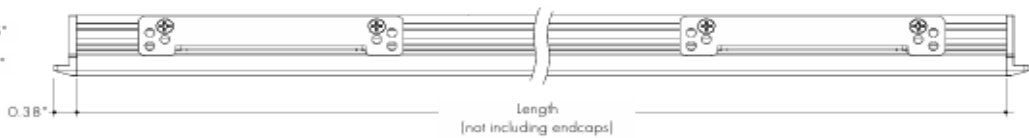

Recessed Trimless Track:

- STL-48-MF-BK Stenos Trimless Recessed Track 48" $320.00
- STL-96-MF-BK Stenos Trimless Recessed Track 96" $640.00
- STL-144-MF-BK Stenos Trimless Recessed Track 144" $960.00

Straight Run