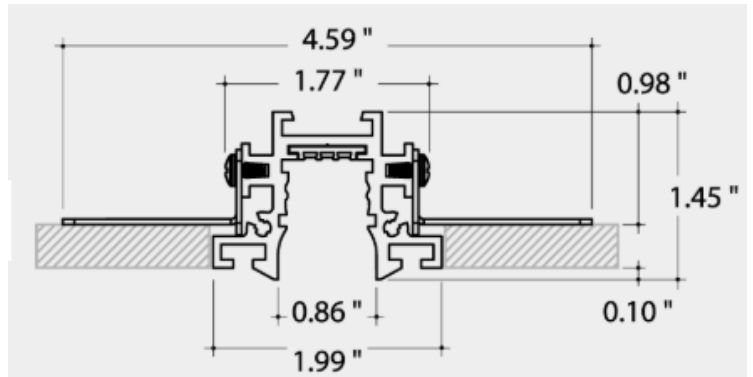

Deep Trimless Recessed Track:

STD-48-FF-XX Stenos Deep Trimless Recessed Track 48" with Front Flange $337.00

STD-48-MF-XX Stenos Deep Trimless Recessed Track 48" with Backer Flange $337.00

STD-96-FF-XX Stenos Deep Trimless Recessed Track 96" with Front Flange $674.00

STD-96-MF-XX Stenos Deep Trimless Recessed Track 48" with Backer Flange $674.00

STD-144-FF-XX Stenos Deep Trimless Recessed Track 144" with Front Flange $1,011.00

STD-144-MF-XX Stenos Deep Trimless Recessed Track 144" with Backer Flange $1,011.00