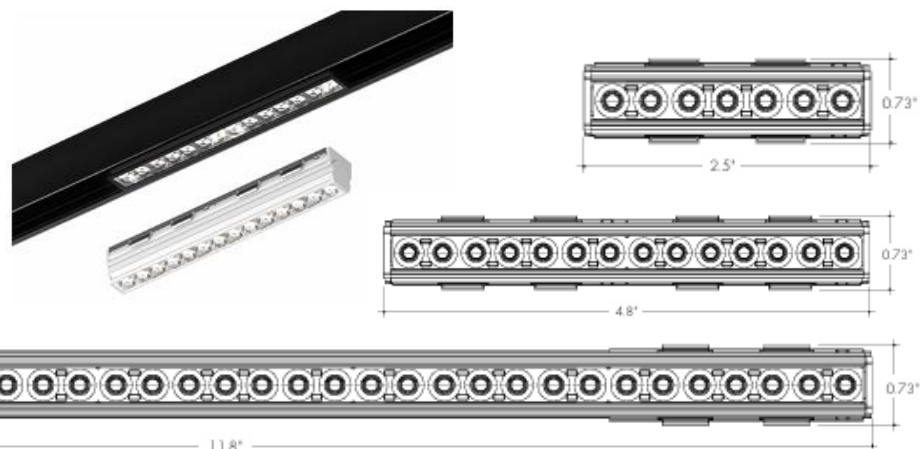

Follow LIT on these social platforms:

STENOS[®]

by luminii

Downlight Linear:

- SLD-3 Stenos 3" Linear Downlight Trimless \$300.00
- SLD-5 Stenos 5" Linear Downlight Trimless \$340.00
- SLD-12 Stenos 12" Linear Downlight Trimless \$540.00

Downlight Square:

- SD-1D-L Stenos 1" Trimless Downlight \$320.00
- SD-1D-T Stenos 1" Trimmed Downlight \$230.00

Track Systems:

- SMD-3 Stenos 3" Track Module \$252.00
- SMD-5 Stenos 5" Track Module \$293.00
- SMD-12 Stenos 12" Track Module \$493.00