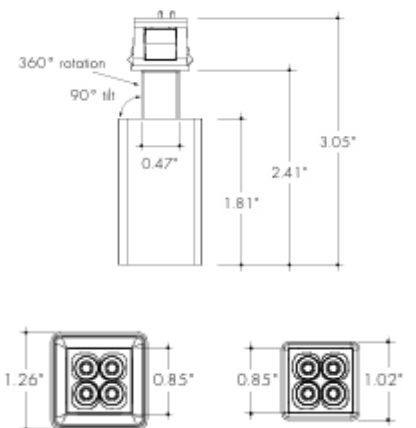

STD-144-MF-XX Stenos Deep Trimless Recessed Track 144" with Backer Flange \$1,011.00

Stenos 1 Inch Square Trackhead:

SH-1S Stenos Head 1" Square Short \$280.00

SH-1L Stenos Head 1" Square Long \$320.00

Stenos 1" Square Short Track Head