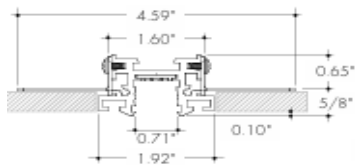

Recessed Trimless Track:

- STL-48-MF-BK Stenos Trimless Recessed Track 48" $320.00
- STL-96-MF-BK Stenos Trimless Recessed Track 96" $640.00
- STL-144-MF-BK Stenos Trimless Recessed Track 144" $960.00

Straight Run