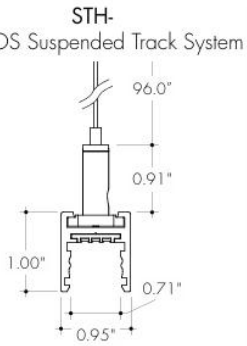

STH-
STENOS Suspended Track System